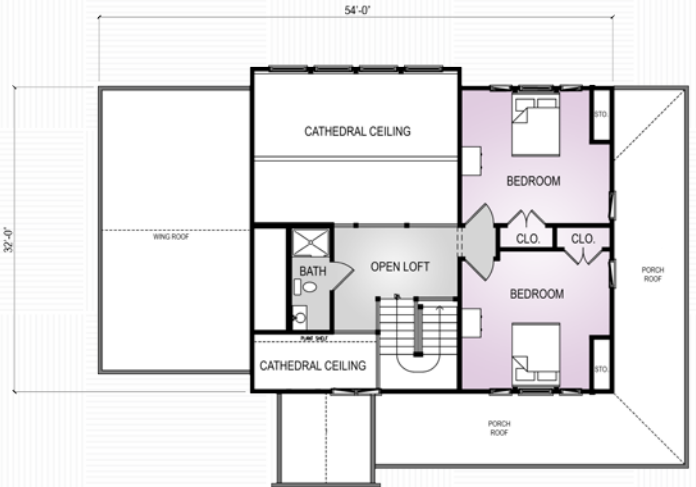

**Bluegrass**

Size: 2,300 square feet

Beds: 3

Baths: 2 full, 2 half

ARBORWALL  
SOLID CEDAR HOMES