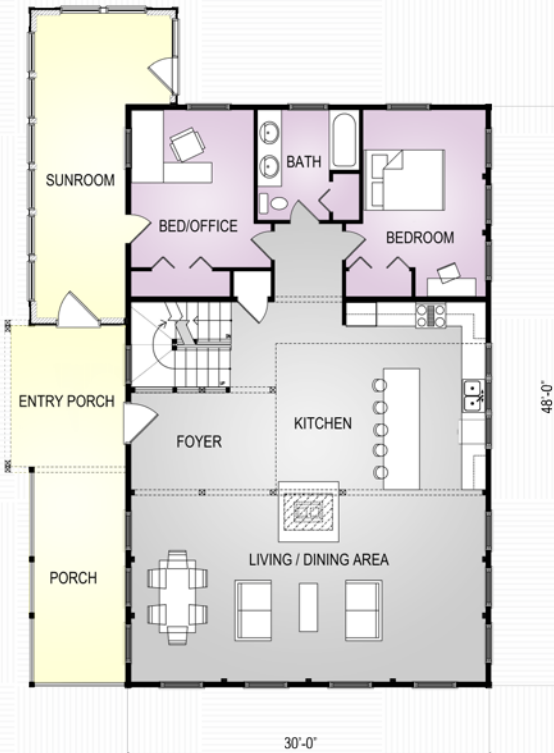

## Homestead

Size: 2,150 square feet

Beds: 3

Baths: 2

ARBORWALL  
SOLID CEDAR HOMES